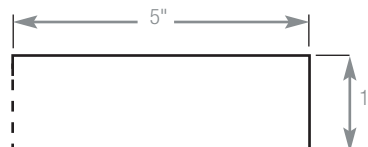

Details

Application Features: Speciation grade undercabinet luminaire with ribbed, white acrylic diffuser. For use in indoor applications where a T5 luminaire with a small profile is required. 1/2" power connector, rocker switch and lamps are included. Available in lengths from 12.25" to 42.5".

Construction: Die formed heavy gauge steel housing. Sufficient knock-outs provided for convenience outlet, rocker switch and flexible conduit attachment.

Finish: High reflective white enamel.

Electrical: Electronic ballasts are class P, thermally protected.

Approvals: Union made, UL listed, and manufactured in the US.

Mounting: Keyhole mounting slots provided on back of housing.

Optics: Ribbed, white extruded acrylic diffuser.

SIDE VIEW